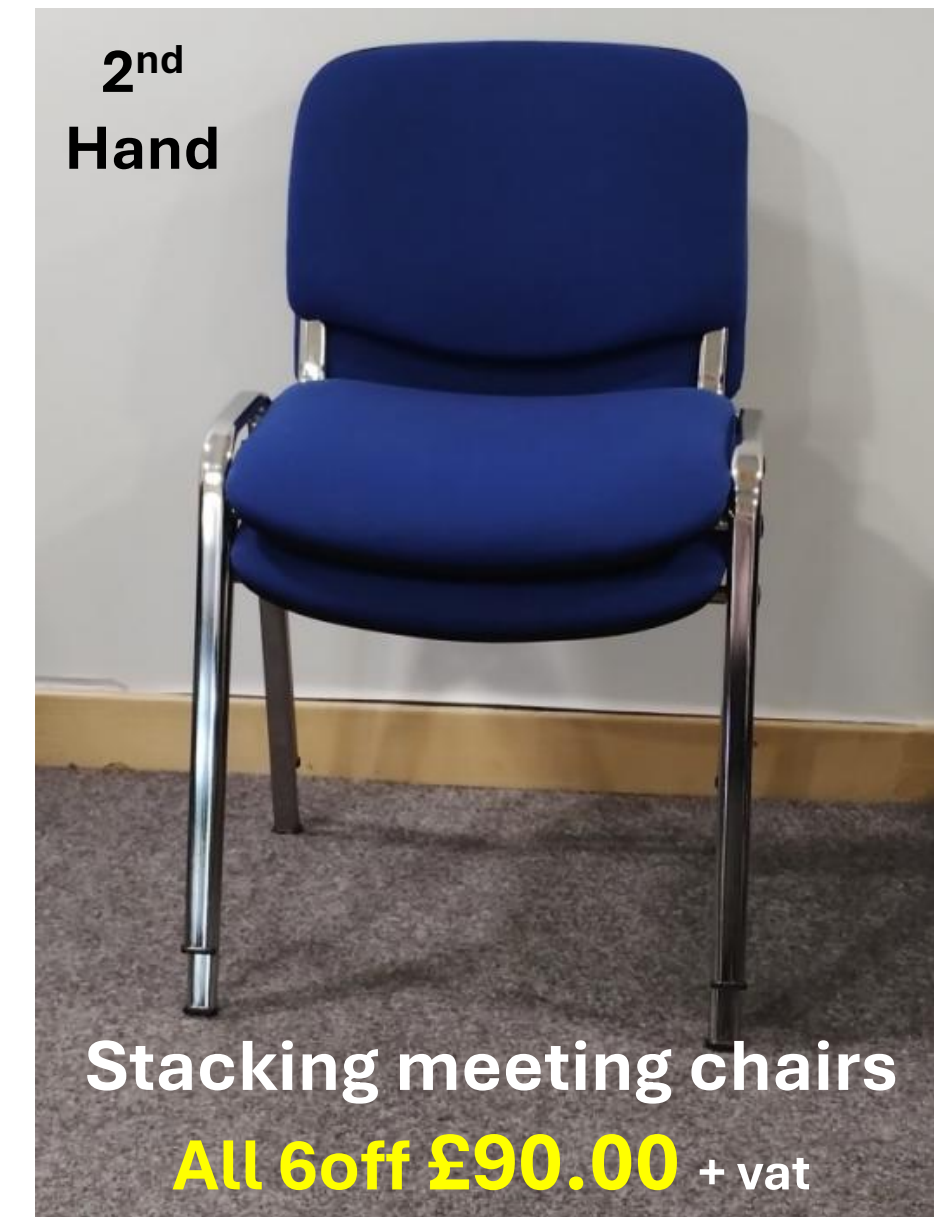

**\*£165.00\* + vat each**

**EX SHOWROOM**

Reception Table  
SWIVEL VISITOR CHAIRS  
RRP £1,170.00 + vat each **£395.00** + vat ALL 3 units

**2<sup>nd</sup>  
Hand**

Stacking meeting chairs  
**All 6off £90.00** + vat