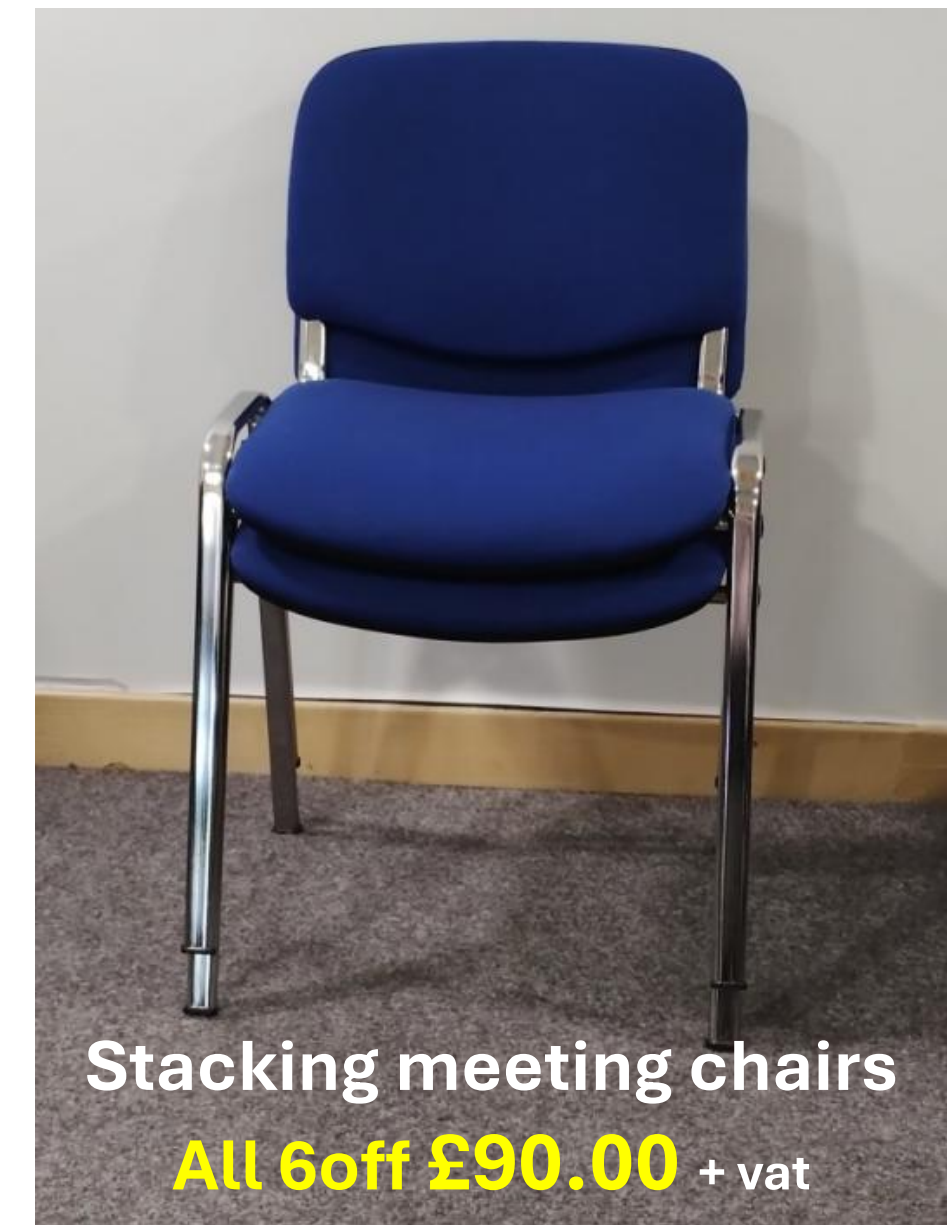

Stacking meeting chairs
All 8off £195.00 + vat

Stacking meeting chairs
All 6off £90.00 + vat