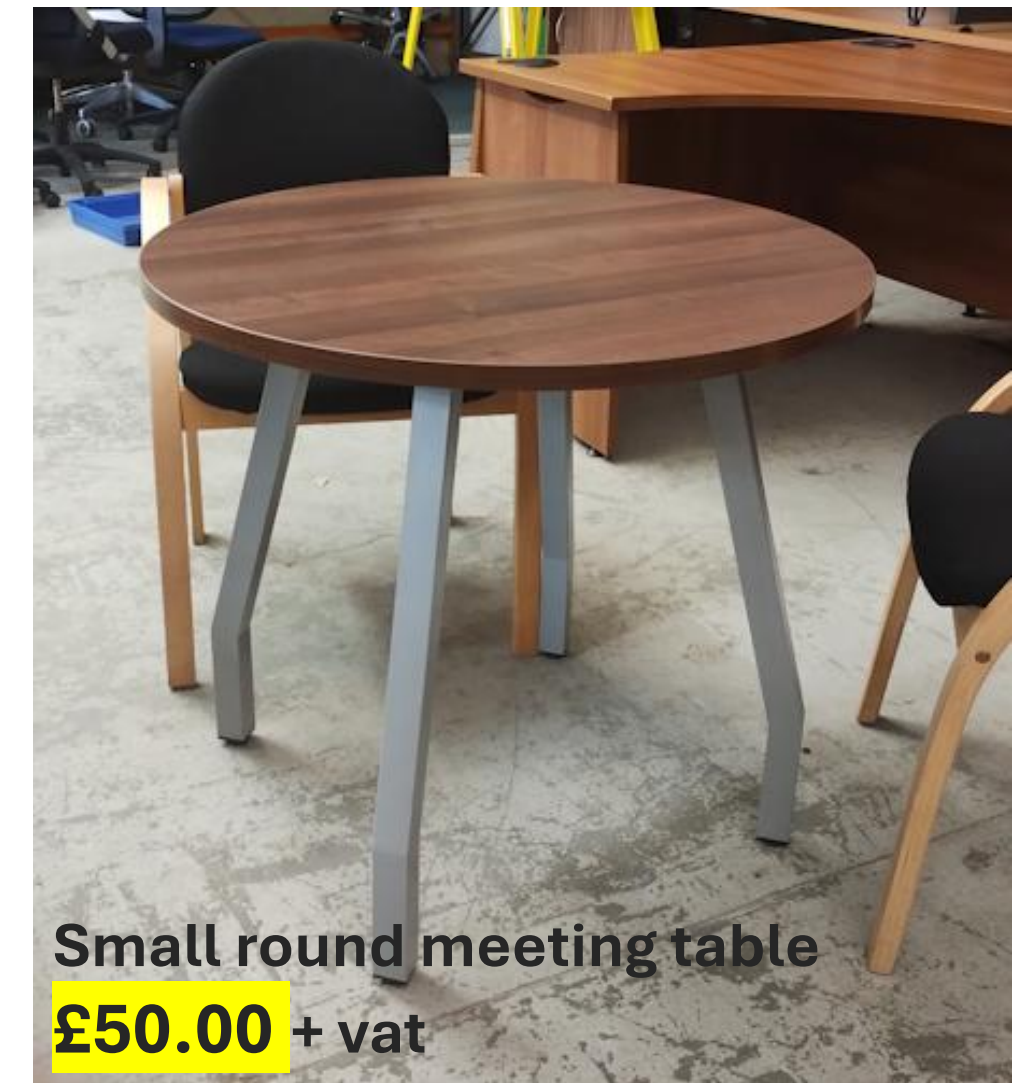

Small round meeting table
£50.00 + vat

EX SHOWROOM

BLACK CIRCULAR TABLE
+ 3 CHAIRS **£395.00** + vat

EX SHOWROOM

Reception Table
SWIVEL VISITOR CHAIRS
RRP £1,170.00 + vat each **£395.00** + vat ALL 3 units