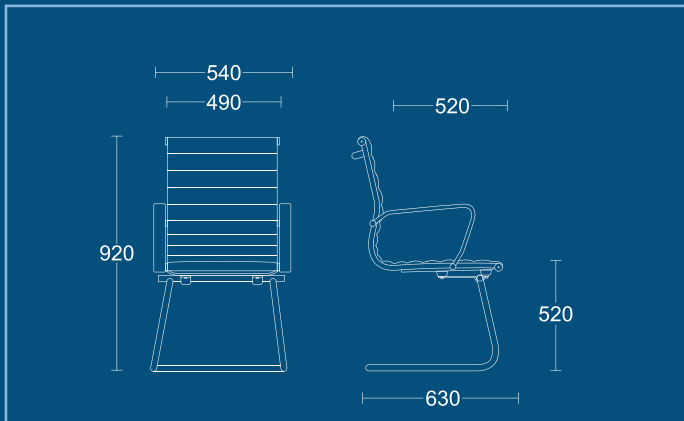

ARIA 'A'

AH1

High back armchair with chrome arms and base.

DIMENSIONS	
WIDTH	690mm
DEPTH	690mm
SEAT HEIGHT	480mm
OVERALL HEIGHT	1130mm
	1190mm

AM2

Medium back armchair with chrome arms and base.

DIMENSIONS	
WIDTH	690mm
DEPTH	690mm
SEAT HEIGHT	480mm
OVERALL HEIGHT	940mm
	1000mm

AM3

Medium back memory return swivel armchair.

DIMENSIONS	
WIDTH	630mm
DEPTH	520mm
SEAT HEIGHT	520mm
OVERALL HEIGHT	900mm

ARIA 'A'

AMCA

Medium back chrome cantilever armchair.

DIMENSIONS	
WIDTH	540mm
DEPTH	630mm
SEAT HEIGHT	520mm
OVERALL HEIGHT	920mm

AHCA

High back chrome cantilever armchair.

DIMENSIONS	
WIDTH	540mm
DEPTH	630mm
SEAT HEIGHT	520mm
OVERALL HEIGHT	1080mm

Certificate Number 12877
ISO 9001