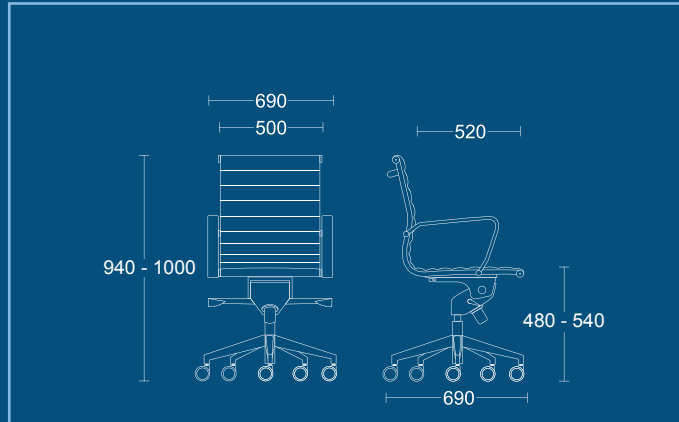

ARIA 'A'

AH1

High back armchair with chrome arms and base.

DIMENSIONS	
WIDTH	690mm
DEPTH	690mm
SEAT HEIGHT	480mm
OVERALL HEIGHT	1130mm
	1190mm

AM2

Medium back armchair with chrome arms and base.

DIMENSIONS	
WIDTH	690mm
DEPTH	690mm
SEAT HEIGHT	480mm
OVERALL HEIGHT	940mm
	1000mm

AM3

Medium back memory return swivel armchair.

DIMENSIONS	
WIDTH	630mm
DEPTH	520mm
SEAT HEIGHT	520mm
OVERALL HEIGHT	900mm

ARIA 'A'

AMCA

Medium back chrome cantilever armchair.

DIMENSIONS	
WIDTH	540mm
DEPTH	630mm
SEAT HEIGHT	520mm
OVERALL HEIGHT	920mm

AHCA

High back chrome cantilever armchair.

DIMENSIONS	
WIDTH	540mm
DEPTH	630mm
SEAT HEIGHT	520mm
OVERALL HEIGHT	1080mm

Certificate Number 12877
ISO 9001