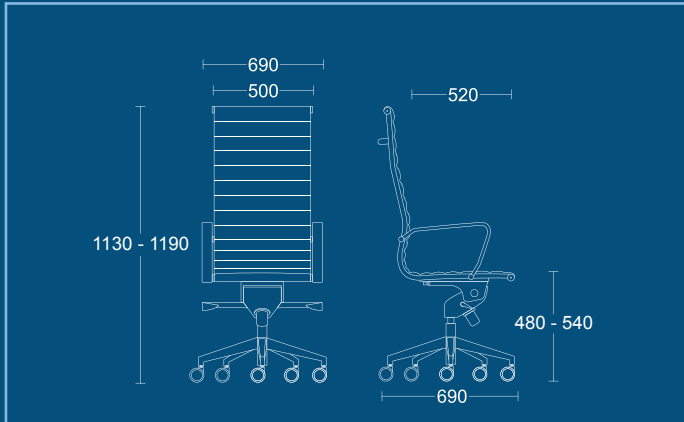

ARIA 'A'

AH1

High back armchair with chrome arms and base.

DIMENSIONS	
WIDTH	690mm
DEPTH	690mm
SEAT HEIGHT	480mm
OVERALL HEIGHT	1130mm
	1190mm

AM2

Medium back armchair with chrome arms and base.

DIMENSIONS	
WIDTH	690mm
DEPTH	690mm
SEAT HEIGHT	480mm
OVERALL HEIGHT	940mm
	1000mm

AM3

Medium back memory return swivel armchair.

DIMENSIONS	
WIDTH	630mm
DEPTH	520mm
SEAT HEIGHT	520mm
OVERALL HEIGHT	900mm

ARIA 'A'

AMCA

Medium back chrome cantilever armchair.

DIMENSIONS	
WIDTH	540mm
DEPTH	630mm
SEAT HEIGHT	520mm
OVERALL HEIGHT	920mm

AHCA

High back chrome cantilever armchair.

DIMENSIONS	
WIDTH	540mm
DEPTH	630mm
SEAT HEIGHT	520mm
OVERALL HEIGHT	1080mm

Certificate Number 12877
ISO 9001