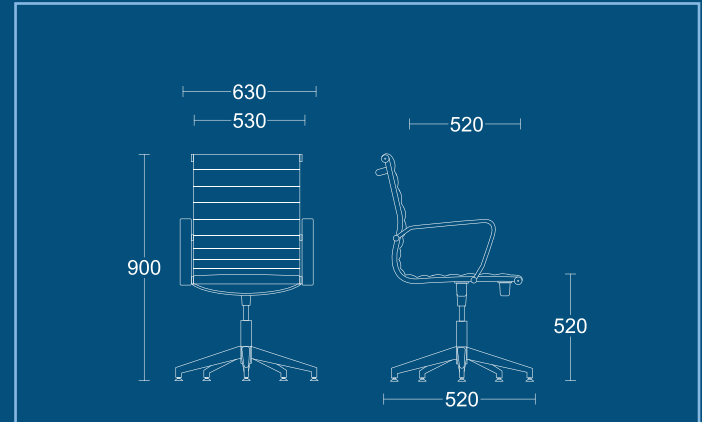

ARIA 'A'

AH1

High back armchair with chrome arms and base.

DIMENSIONS	
WIDTH	690mm
DEPTH	690mm
SEAT HEIGHT	480mm
OVERALL HEIGHT	1130mm
	1190mm

AM2

Medium back armchair with chrome arms and base.

DIMENSIONS	
WIDTH	690mm
DEPTH	690mm
SEAT HEIGHT	480mm
OVERALL HEIGHT	940mm
	1000mm

AM3

Medium back memory return swivel armchair.

DIMENSIONS	
WIDTH	630mm
DEPTH	520mm
SEAT HEIGHT	520mm
OVERALL HEIGHT	900mm

ARIA 'A'

AMCA

Medium back chrome cantilever armchair.

DIMENSIONS	
WIDTH	540mm
DEPTH	630mm
SEAT HEIGHT	520mm
OVERALL HEIGHT	920mm

AHCA

High back chrome cantilever armchair.

DIMENSIONS	
WIDTH	540mm
DEPTH	630mm
SEAT HEIGHT	520mm
OVERALL HEIGHT	1080mm

Certificate Number 12877
ISO 9001