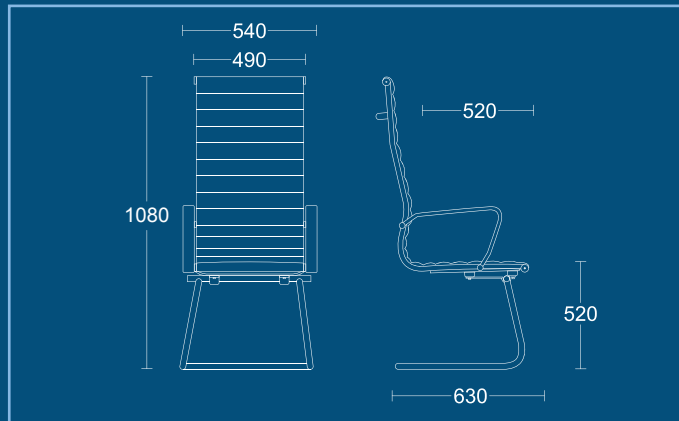

ARIA 'A'

AH1

High back armchair with chrome arms and base.

DIMENSIONS	
WIDTH	690mm
DEPTH	690mm
SEAT HEIGHT	480mm
OVERALL HEIGHT	1130mm
	1190mm

AM2

Medium back armchair with chrome arms and base.

DIMENSIONS	
WIDTH	690mm
DEPTH	690mm
SEAT HEIGHT	480mm
OVERALL HEIGHT	940mm
	1000mm

AM3

Medium back memory return swivel armchair.

DIMENSIONS	
WIDTH	630mm
DEPTH	520mm
SEAT HEIGHT	520mm
OVERALL HEIGHT	900mm

ARIA 'A'

AMCA

Medium back chrome cantilever armchair.

DIMENSIONS	
WIDTH	540mm
DEPTH	630mm
SEAT HEIGHT	520mm
OVERALL HEIGHT	920mm

AHCA

High back chrome cantilever armchair.

DIMENSIONS	
WIDTH	540mm
DEPTH	630mm
SEAT HEIGHT	520mm
OVERALL HEIGHT	1080mm

Certificate Number 12877
ISO 9001