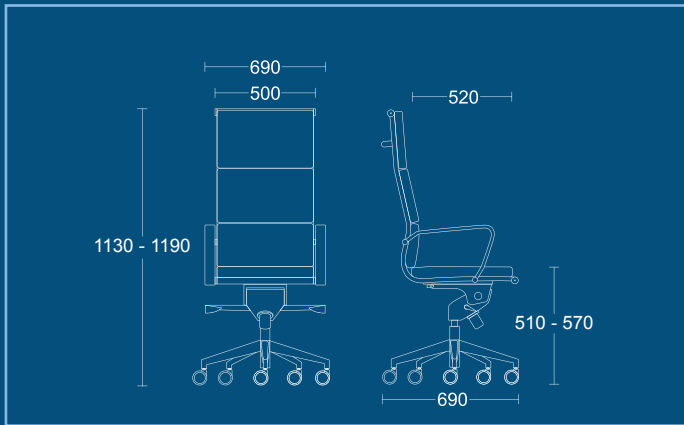

ARIA 'C'

	<p>CH1 High back armchair with chrome arms and base.</p>	<p>DIMENSIONS WIDTH 690mm DEPTH 690mm SEAT HEIGHT 510mm OVERALL HEIGHT 1130mm</p>		<p>CM2 High back armchair with chrome arms and base</p>	<p>DIMENSIONS WIDTH 690mm DEPTH 690mm SEAT HEIGHT 510mm OVERALL HEIGHT 940mm</p>		<p>CM3 Tub armchair with black nylon feet.</p>	<p>DIMENSIONS WIDTH 630mm DEPTH 520mm SEAT HEIGHT 520mm OVERALL HEIGHT 900mm</p>
---	---	--	--	--	---	---	---	---

<h3>ARIA 'C'</h3>		
	<p>CMCA Medium back chrome cantilever armchair.</p>	<p>DIMENSIONS WIDTH 540mm DEPTH 630mm SEAT HEIGHT 520mm OVERALL HEIGHT 920mm</p>

<h3>ARIA 'C'</h3>		
	<p>CHCA High back chrome cantilever armchair.</p>	<p>DIMENSIONS WIDTH 540mm DEPTH 630mm SEAT HEIGHT 520mm OVERALL HEIGHT 1080mm</p>