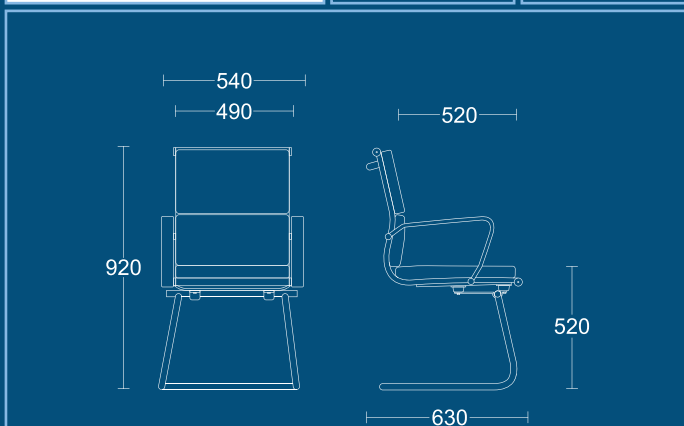

ARIA 'C'

	<p>CH1 High back armchair with chrome arms and base.</p>	<p>DIMENSIONS WIDTH 690mm DEPTH 690mm SEAT HEIGHT 510mm OVERALL HEIGHT 1130mm</p>		<p>CM2 High back armchair with chrome arms and base</p>	<p>DIMENSIONS WIDTH 690mm DEPTH 690mm SEAT HEIGHT 510mm OVERALL HEIGHT 940mm</p>		<p>CM3 Tub armchair with black nylon feet.</p>	<p>DIMENSIONS WIDTH 630mm DEPTH 520mm SEAT HEIGHT 520mm OVERALL HEIGHT 900mm</p>
---	---	--	--	--	---	---	---	---

<h3>ARIA 'C'</h3>		
	<p>CMCA Medium back chrome cantilever armchair.</p>	<p>DIMENSIONS WIDTH 540mm DEPTH 630mm SEAT HEIGHT 520mm OVERALL HEIGHT 920mm</p>

<h3>ARIA 'C'</h3>		
	<p>CHCA High back chrome cantilever armchair.</p>	<p>DIMENSIONS WIDTH 540mm DEPTH 630mm SEAT HEIGHT 520mm OVERALL HEIGHT 1080mm</p>