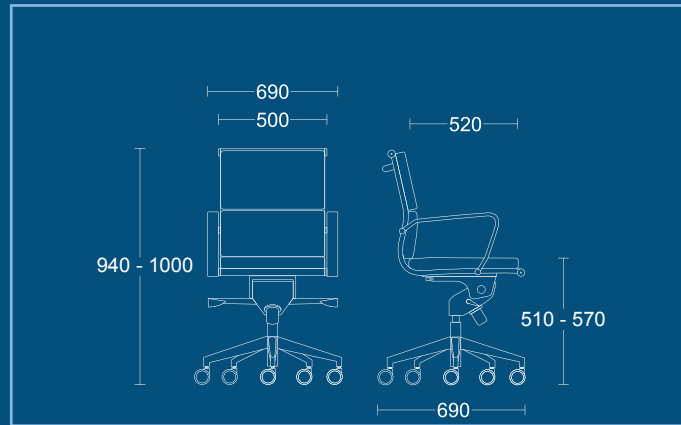

ARIA 'C'

	<p>CH1 High back armchair with chrome arms and base.</p>	<p>DIMENSIONS WIDTH 690mm DEPTH 690mm SEAT HEIGHT 510mm OVERALL HEIGHT 1130mm</p>		<p>CM2 High back armchair with chrome arms and base</p>	<p>DIMENSIONS WIDTH 690mm DEPTH 690mm SEAT HEIGHT 510mm OVERALL HEIGHT 940mm</p>		<p>CM3 Tub armchair with black nylon feet.</p>	<p>DIMENSIONS WIDTH 630mm DEPTH 520mm SEAT HEIGHT 520mm OVERALL HEIGHT 900mm</p>
---	---	--	--	--	---	---	---	---

<h3>ARIA 'C'</h3>		
	<p>CMCA Medium back chrome cantilever armchair.</p>	<p>DIMENSIONS WIDTH 540mm DEPTH 630mm SEAT HEIGHT 520mm OVERALL HEIGHT 920mm</p>

<h3>ARIA 'C'</h3>		
	<p>CHCA High back chrome cantilever armchair.</p>	<p>DIMENSIONS WIDTH 540mm DEPTH 630mm SEAT HEIGHT 520mm OVERALL HEIGHT 1080mm</p>