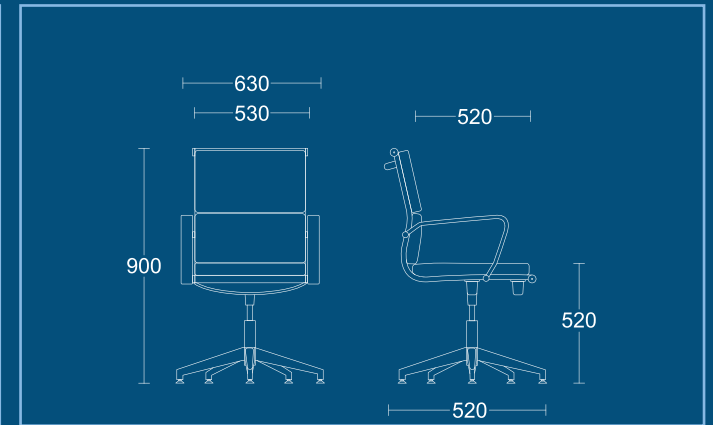

ARIA 'C'

	<p>CH1 High back armchair with chrome arms and base.</p>	<p>DIMENSIONS WIDTH 690mm DEPTH 690mm SEAT HEIGHT 510mm OVERALL HEIGHT 1130mm</p>		<p>CM2 High back armchair with chrome arms and base</p>	<p>DIMENSIONS WIDTH 690mm DEPTH 690mm SEAT HEIGHT 510mm OVERALL HEIGHT 940mm</p>		<p>CM3 Tub armchair with black nylon feet.</p>	<p>DIMENSIONS WIDTH 630mm DEPTH 520mm SEAT HEIGHT 520mm OVERALL HEIGHT 900mm</p>
---	---	--	--	--	---	---	---	---

<h3>ARIA 'C'</h3>		
	<p>CMCA Medium back chrome cantilever armchair.</p>	<p>DIMENSIONS WIDTH 540mm DEPTH 630mm SEAT HEIGHT 520mm OVERALL HEIGHT 920mm</p>

<h3>ARIA 'C'</h3>		
	<p>CHCA High back chrome cantilever armchair.</p>	<p>DIMENSIONS WIDTH 540mm DEPTH 630mm SEAT HEIGHT 520mm OVERALL HEIGHT 1080mm</p>