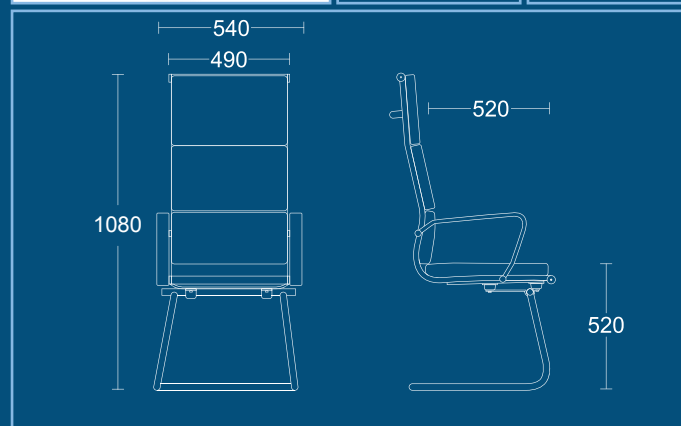

ARIA 'C'

	<p>CH1 High back armchair with chrome arms and base.</p>	<p>DIMENSIONS WIDTH 690mm DEPTH 690mm SEAT HEIGHT 510mm OVERALL HEIGHT 1130mm</p>		<p>CM2 High back armchair with chrome arms and base</p>	<p>DIMENSIONS WIDTH 690mm DEPTH 690mm SEAT HEIGHT 510mm OVERALL HEIGHT 940mm</p>		<p>CM3 Tub armchair with black nylon feet.</p>	<p>DIMENSIONS WIDTH 630mm DEPTH 520mm SEAT HEIGHT 520mm OVERALL HEIGHT 900mm</p>
---	---	--	--	--	---	---	---	---

<h3>ARIA 'C'</h3>		
	<p>CMCA Medium back chrome cantilever armchair.</p>	<p>DIMENSIONS WIDTH 540mm DEPTH 630mm SEAT HEIGHT 520mm OVERALL HEIGHT 920mm</p>

<h3>ARIA 'C'</h3>		
	<p>CHCA High back chrome cantilever armchair.</p>	<p>DIMENSIONS WIDTH 540mm DEPTH 630mm SEAT HEIGHT 520mm OVERALL HEIGHT 1080mm</p>