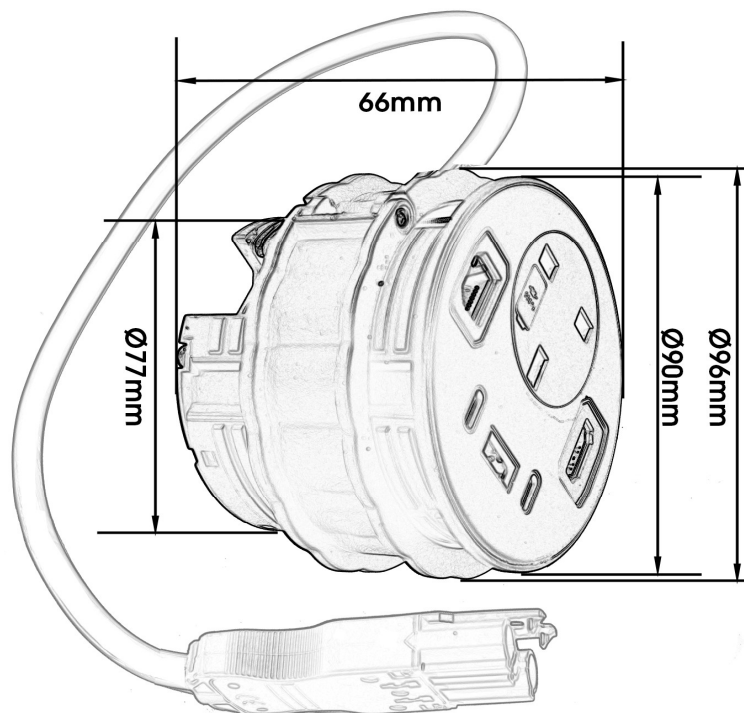

Specifications of G8A1-series Grommet Power Extension

Ver 1.01 20//06/2023

SKUs	G8A1UACHL	G8A1UACEL
Title	Grommet Power 5A-fused w/ Smart USB A+C Chargers, HDMI, and RJ45	Grommet Power 5A-fused w/ Smart USB A+C Chargers, Cable Holder, and RJ45
Colours	Main Body: Black, White Metal Faceplate: Black, White, Red, Green, Blue, Grey, Orange, Purple, Teal ,,,	
Mains Socket	1x UK 5A-fused	
USB Chargers	1x USB Type A, 2x USB Type C Maximum Combined Output: 45W - Type C (C1/C2): 5V 3A; 9V 3A; 12V 3A; 15V 3A; 20V 2.25A - Type A: 5V 3A; 9V 2A; 12V 1.5A <u>If multiple charging ports are used simultaneously:</u> - The maximum output of port C1 is 30W (5V 3A; 9V 3A; 12V 2.5A; 15V 2A; 20V 1.5A); - The maximum combined output of C2 + A is 15W (5V 3A).	
Cable Included	2m start lead with 13A fused UK plug + 0.5m tail cable	
Compliance & Certification	BS 5733/A, BS1363-2/A UKCA, CE	
Other Features	interchangeable metal faceplate (change colour) interchangeable keystone modules: HDMI, RJ45, Cable Holder	
Desk Cable Hole Size	Ø80 mm	