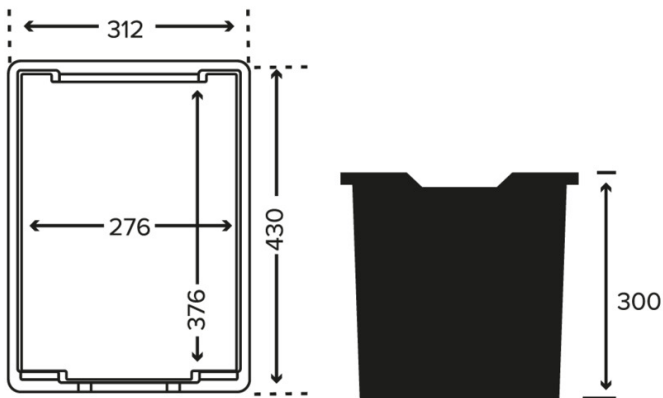

Diagrams

Availability MTO

Made to order. Only available to purchase as a special order. Minimum order of 1 required.

Product Variations

Tray Colour	Product Code	Pack Size
● Tropical Orange	F0301	Pallet (72 trays)
● Tropical Orange	F0301P6	Pack of 6
● Sunshine Yellow	F0302	Pallet (72 trays)
● Sunshine Yellow	F0302P6	Pack of 6
● Plum Purple	F0305	Pallet (72 trays)
● Plum Purple	F0305P6	Pack of 6
● Royal Blue	F0306	Pallet (72 trays)
● Royal Blue	F0306P6	Pack of 6
● Fuchsia Pink	F0307	Pallet (72 trays)
● Flame Red	F0309	Pallet (72 trays)
● Flame Red	F0309P6	Pack of 6
● Grass Green	F0310	Pallet (72 trays)
● Grass Green	F0310P6	Pack of 6
● Magnolia MTO	F0314	3 x Pallets (216 trays)
● Charcoal Grey	F0315	Pallet (72 trays)
● Light Grey	F0319	Pallet (72 trays)