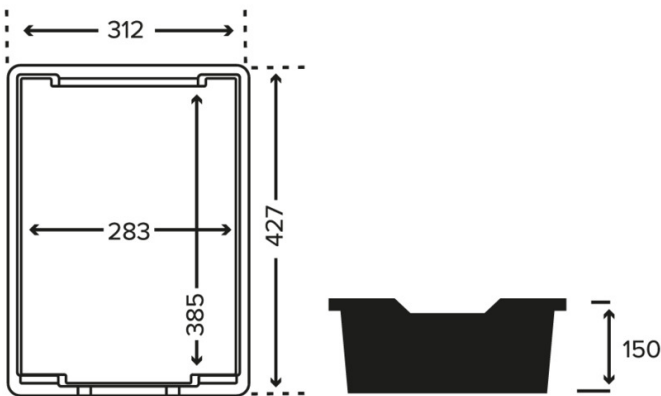

Diagrams

Availability MTO

Made to order. Only available to purchase as a special order. Minimum order of 1 required.

Product Variations

Tray Colour	Product Code	Pack Size
● Tropical Orange	F0201	Pallet (160 trays)
● Tropical Orange	F0201P6	Pack of 6
● Sunshine Yellow	F0202	Pallet (160 trays)
● Sunshine Yellow	F0202P6	Pack of 6
● Tan Brown MTO	F0203	3 x Pallets (480 trays)
● Olive Green MTO	F0204	3 x Pallets (480 trays)
● Plum Purple	F0205	Pallet (160 trays)
● Plum Purple	F0205P6	Pack of 6
● Royal Blue	F0206	Pallet (160 trays)
● Royal Blue	F0206P6	Pack of 6
● Fuchsia Pink	F0207	Pallet (160 trays)
● Steel Blue	F0208	Pallet (160 trays)
● Steel Blue	F0208P6	Pack of 6
● Flame Red	F0209	Pallet (160 trays)
● Flame Red	F0209P6	Pack of 6
● Grass Green	F0210	Pallet (160 trays)