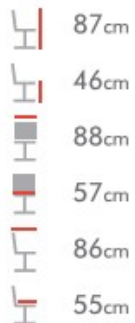

SAPPHIRE

Ideal for the more relaxed working environment,
Loose seat and back cushions for added comfort and a more domesticated feel

sap:001

Upholstered in: CAMIRA TRACK DRIVE HTK02