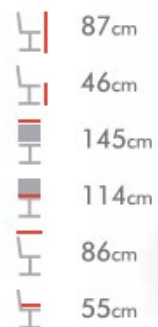

sap:002

Upholstered in: CAMIRA TRACK FOOTPRINT HTK14