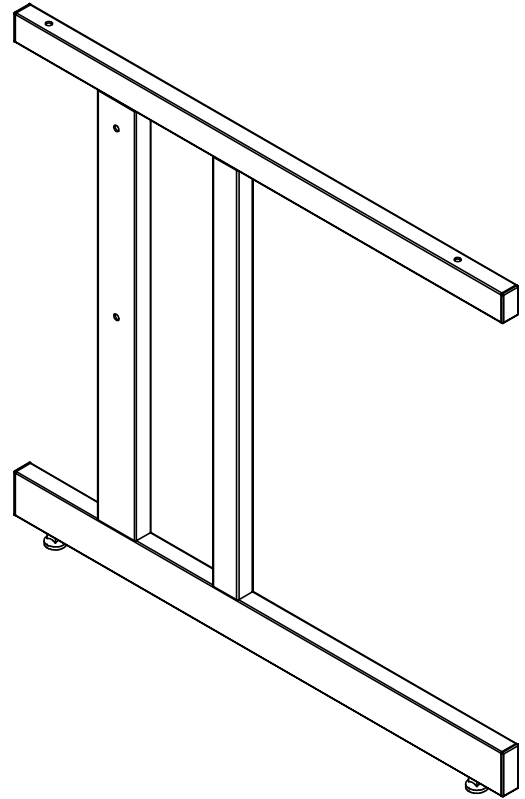

Momento Straight Desk MOSL

**Before disposing of any packaging
Please check that you have all the fittings!**

1 4mm Allen Key
RM-ALK01

4 Nylon M6x10 Socket
RM-PAR05

4 Adjustable Foot Dia 25mm
RM-FRL19

4 Ferrul 40x25
RM-FRL25 (Silver)

4 Confirmat Screw 70mm
RM-CFM04 (Zinc)

4 Connect Bolt M6x50mm
RM-BLT05

4 Ferrul 60x25
RM-FRL33 (Silver)

CABLE PORTS SUPPLIED WITH DESK TOP

1

2

3

2 x RM-CFM04

Connect Bolt M6x50mm

7

2 X RM-BLT05

Connect Bolt M6x50mm

8

2 Man Lift Required