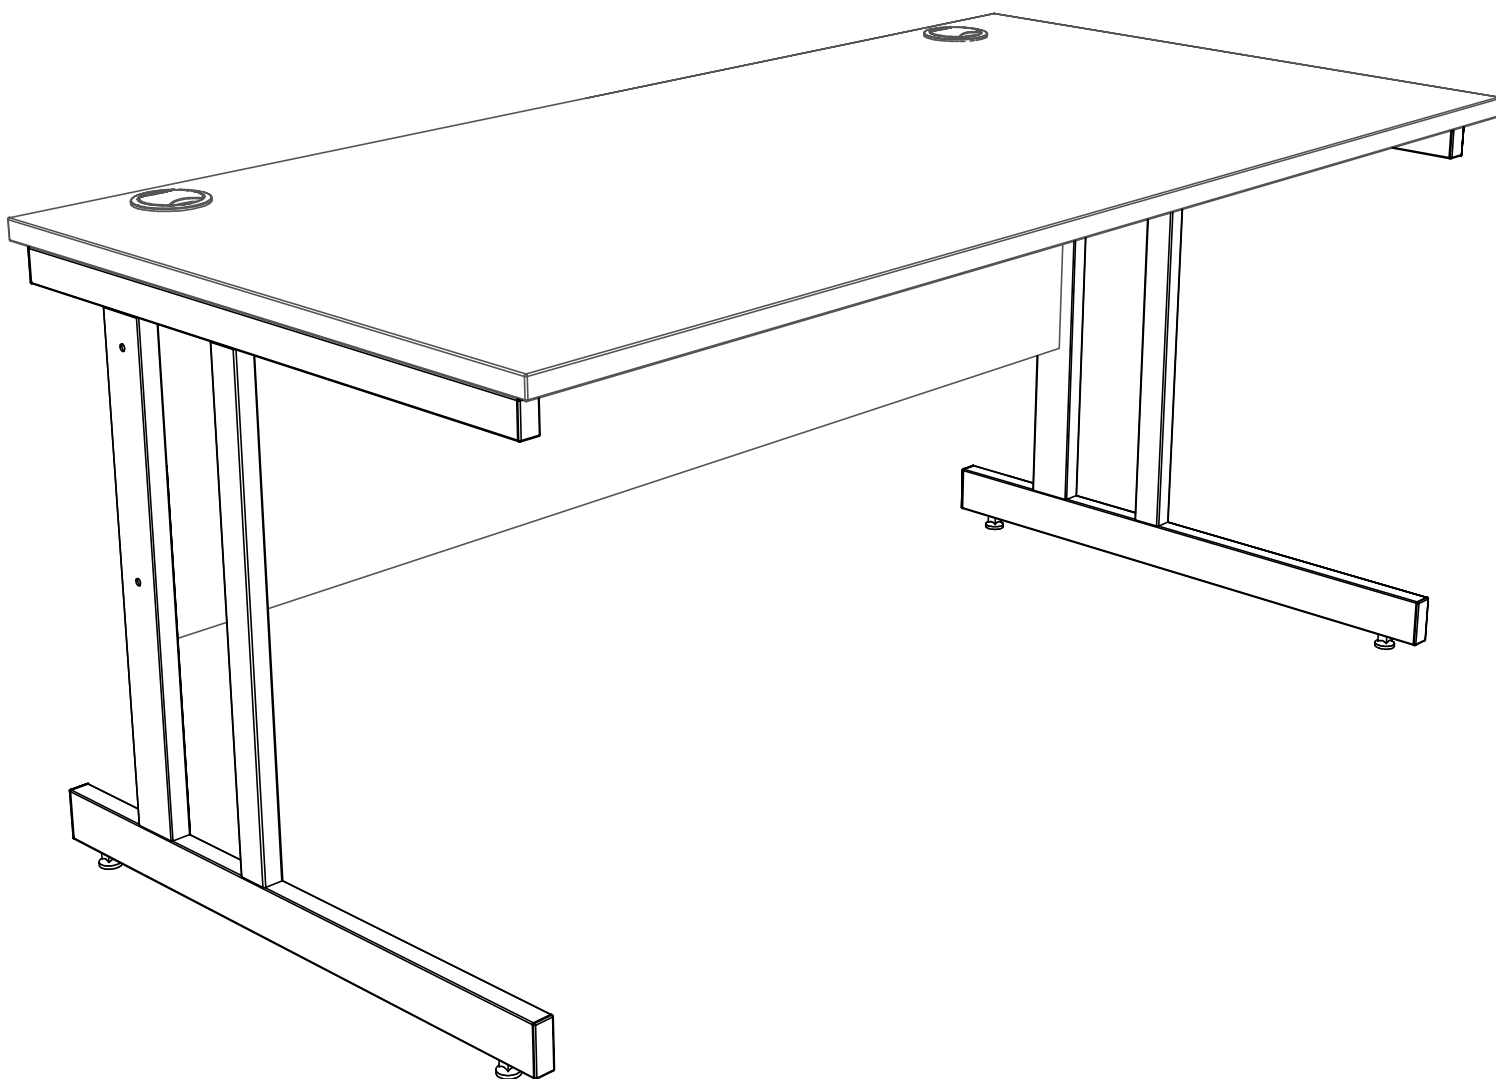

Momento Straight Desk MOSL

**Before disposing of any packaging
Please check that you have all the fittings!**

1 4mm Allen Key
RM-ALK01

4 Nylon M6x10 Socket
RM-PAR05

4 Adjustable Foot Dia 25mm
RM-FRL19

4 Ferrul 40x25
RM-FRL25 (Silver)

4 Confirmat Screw 70mm
RM-CFM04 (Zinc)

4 Connect Bolt M6x50mm
RM-BLT05

4 Ferrul 60x25
RM-FRL33 (Silver)

CABLE PORTS SUPPLIED WITH DESK TOP

1

2

3

2 x RM-CFM04