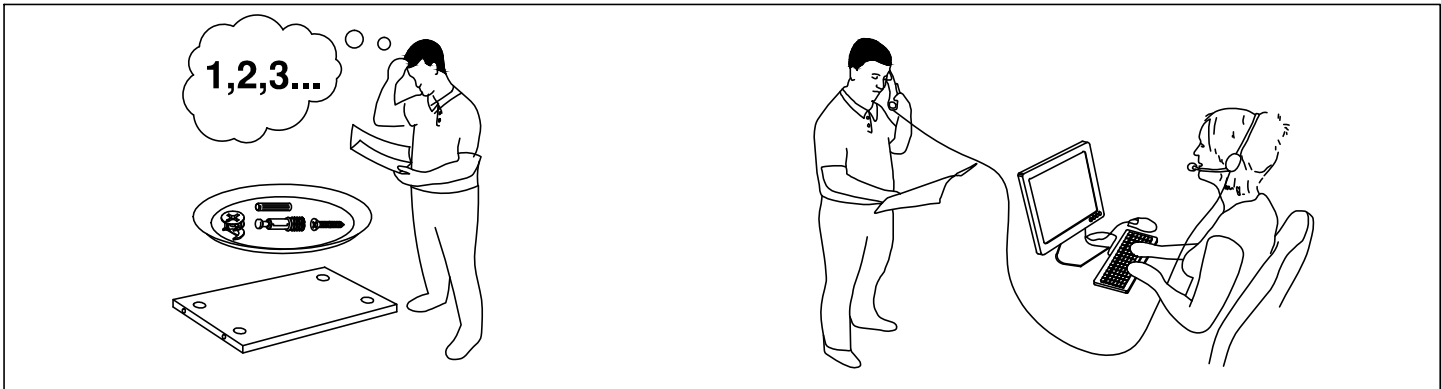

Momento Straight Desk MOSL

**Before disposing of any packaging
Please check that you have all the fittings!**

1 4mm Allen Key
RM-ALK01

4 Nylon M6x10 Socket
RM-PAR05

4 Adjustable Foot Dia 25mm
RM-FRL19

4 Ferrul 40x25
RM-FRL25 (Silver)