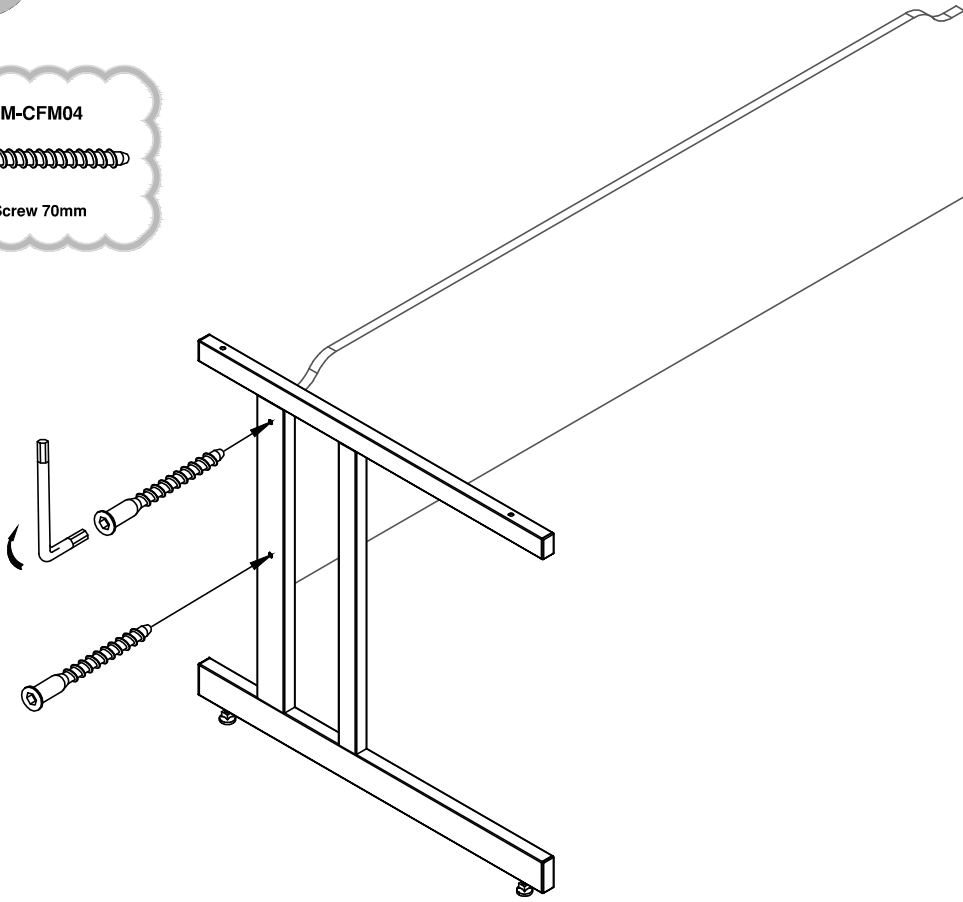

Momento Straight Desk MOSL

**Before disposing of any packaging
Please check that you have all the fittings!**

1 4mm Allen Key
RM-ALK01

4 Nylon M6x10 Socket
RM-PAR05

4 Adjustable Foot Dia 25mm
RM-FRL19

4 Ferrul 40x25
RM-FRL25 (Silver)

4 Confirmat Screw 70mm
RM-CFM04 (Zinc)

4 Connect Bolt M6x50mm
RM-BLT05

4 Ferrul 60x25
RM-FRL33 (Silver)

CABLE PORTS SUPPLIED WITH DESK TOP

1

2

3

2 x RM-CFM04

Confirmat Screw 70mm

4

2 x RM-CFM04

Confirmat Screw 70mm

5

2 Man Lift Required

6

2 X RM-BLT05

Connect Bolt M6x50mm

7

2 X RM-BLT05

Connect Bolt M6x50mm

8

2 Man Lift Required