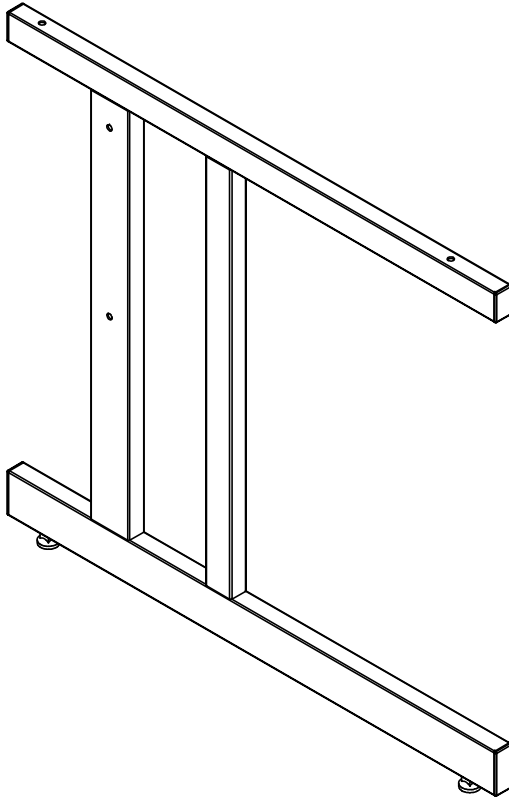

Momento Straight Desk MOSL

**Before disposing of any packaging
Please check that you have all the fittings!**

1 4mm Allen Key
RM-ALK01

4 Nylon M6x10 Socket
RM-PAR05

4 Adjustable Foot Dia 25mm
RM-FRL19

4 Ferrul 40x25
RM-FRL25 (Silver)

4 Confirmat Screw 70mm
RM-CFM04 (Zinc)

4 Connect Bolt M6x50mm
RM-BLT05

4 Ferrul 60x25
RM-FRL33 (Silver)

CABLE PORTS SUPPLIED WITH DESK TOP

1

2

3

2 x RM-CFM04