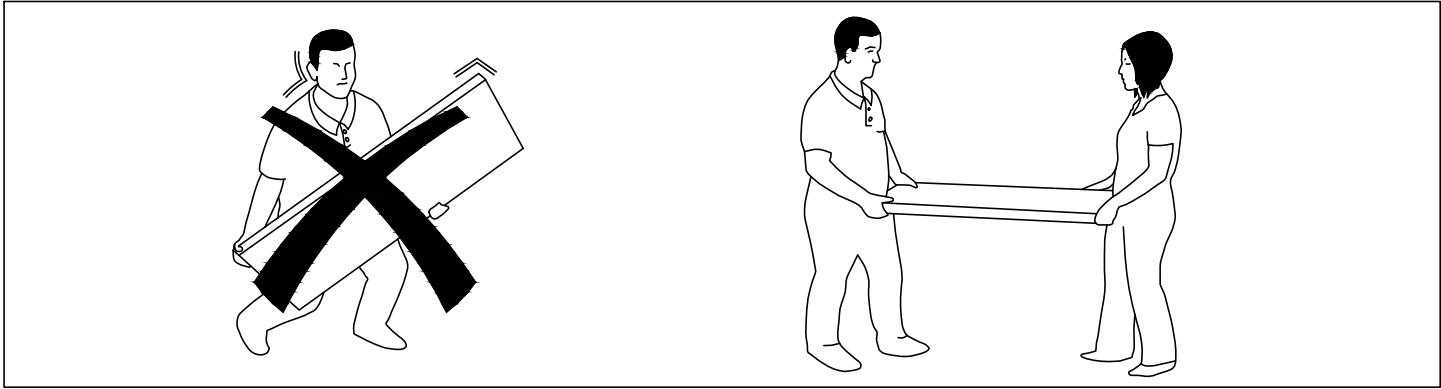

Momento Straight Desk MOSL

**Before disposing of any packaging
Please check that you have all the fittings!**

1 4mm Allen Key
RM-ALK01

4 Nylon M6x10 Socket
RM-PAR05

4 Adjustable Foot Dia 25mm
RM-FRL19

4 Ferrul 40x25
RM-FRL25 (Silver)