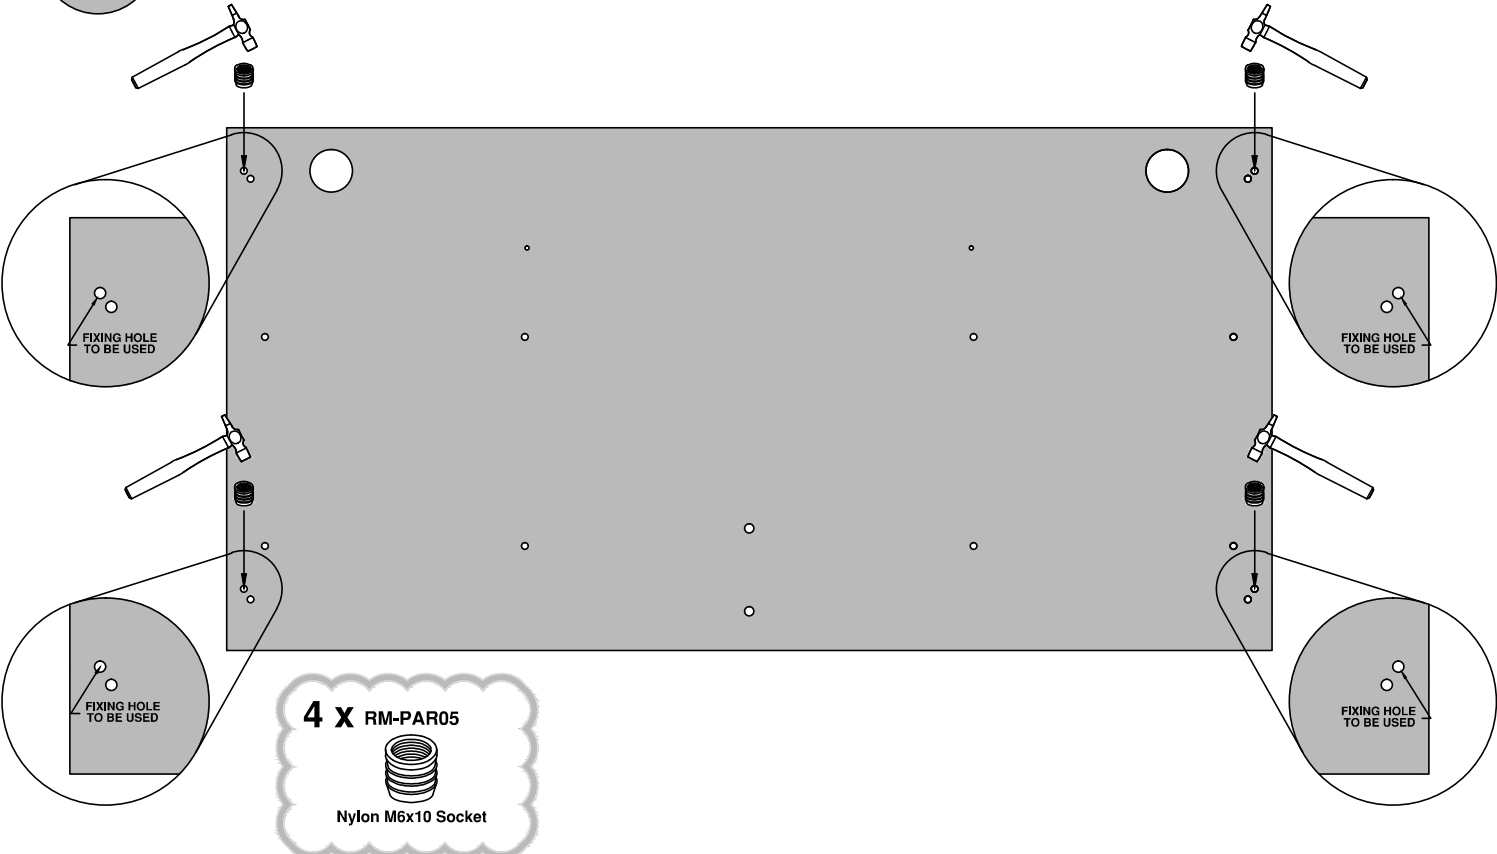

Momento Straight Desk MOSL

**Before disposing of any packaging
Please check that you have all the fittings!**

1 4mm Allen Key
RM-ALK01

4 Nylon M6x10 Socket
RM-PAR05

4 Adjustable Foot Dia 25mm
RM-FRL19

4 Ferrul 40x25
RM-FRL25 (Silver)

4 Confirmat Screw 70mm
RM-CFM04 (Zinc)

4 Connect Bolt M6x50mm
RM-BLT05

4 Ferrul 60x25
RM-FRL33 (Silver)

CABLE PORTS SUPPLIED WITH DESK TOP

1

2

3

2 x RM-CFM04

Confirmat Screw 70mm

4

2 x RM-CFM04

Confirmat Screw 70mm

5

2 Man Lift Required

6

2 X RM-BLT05

Connect Bolt M6x50mm

7

2 X RM-BLT05

Connect Bolt M6x50mm

8

2 Man Lift Required