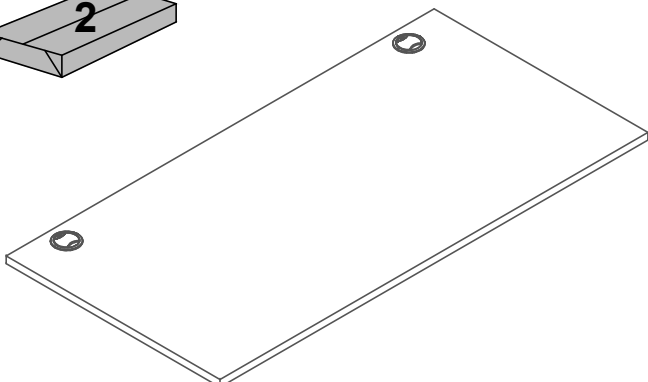

Momento Straight Desk MOSL

**Before disposing of any packaging
Please check that you have all the fittings!**

1 4mm Allen Key
RM-ALK01

4 Nylon M6x10 Socket
RM-PAR05

4 Adjustable Foot Dia 25mm
RM-FRL19

4 Ferrul 40x25
RM-FRL25 (Silver)

4 Confirmat Screw 70mm
RM-CFM04 (Zinc)

4 Connect Bolt M6x50mm
RM-BLT05

4 Ferrul 60x25
RM-FRL33 (Silver)

CABLE PORTS SUPPLIED WITH DESK TOP

1

2

3

2 x RM-CFM04