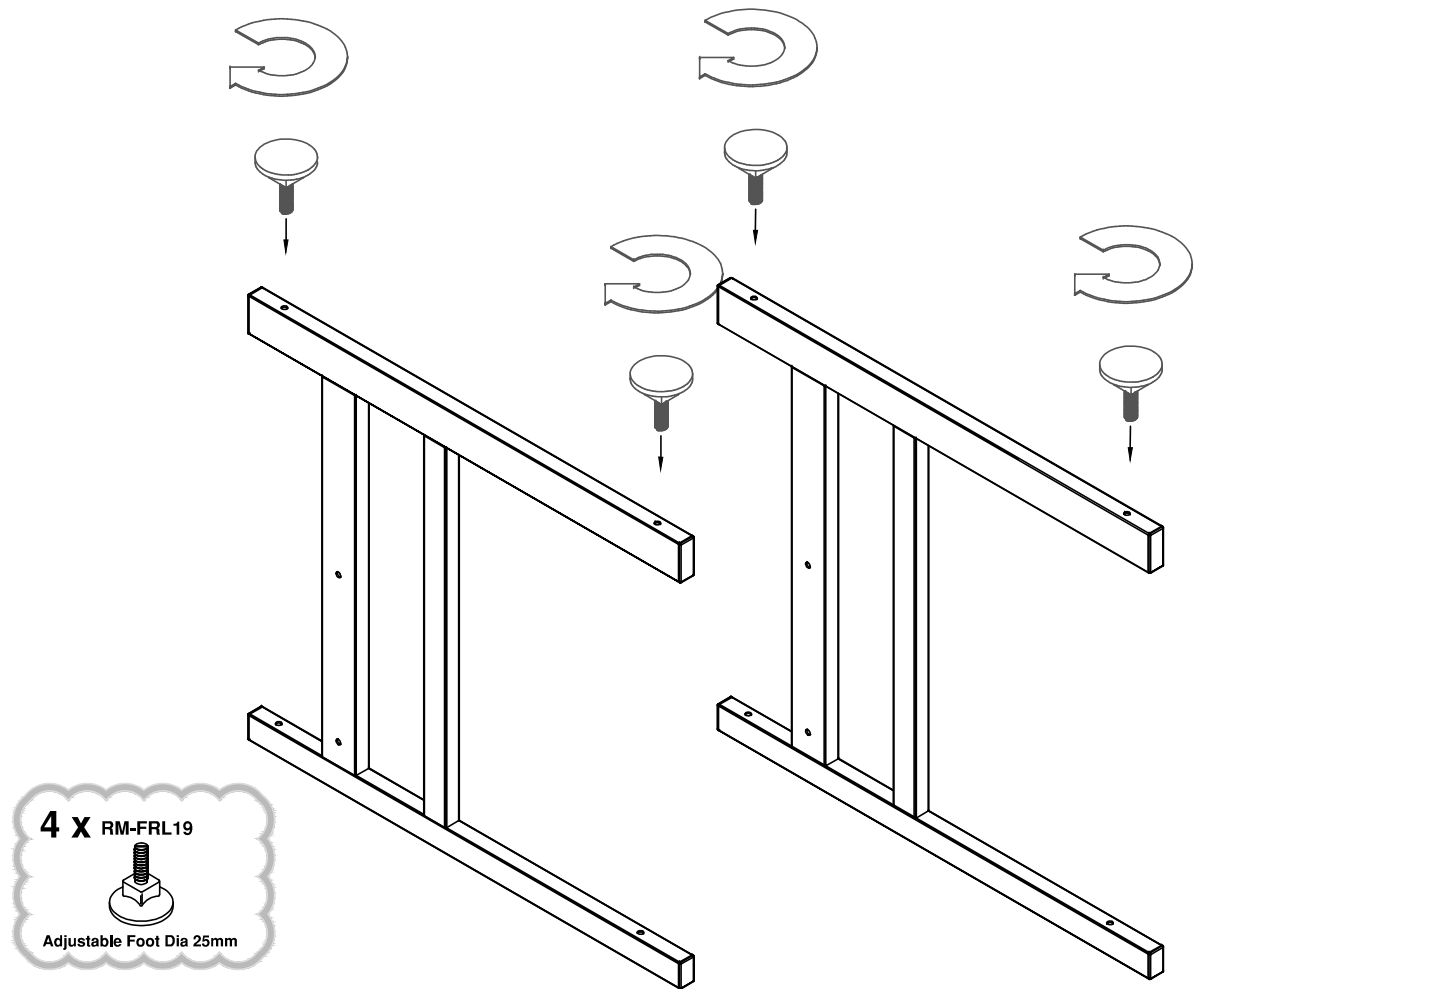

Momento Straight Desk MOSL

**Before disposing of any packaging
Please check that you have all the fittings!**

1 4mm Allen Key
RM-ALK01

4 Nylon M6x10 Socket
RM-PAR05

4 Adjustable Foot Dia 25mm
RM-FRL19

4 Ferrul 40x25
RM-FRL25 (Silver)

4 Confirmat Screw 70mm
RM-CFM04 (Zinc)

4 Connect Bolt M6x50mm
RM-BLT05

4 Ferrul 60x25
RM-FRL33 (Silver)

CABLE PORTS SUPPLIED WITH DESK TOP

1

2

3

2 x RM-CFM04

Connect Bolt M6x50mm

7

2 X RM-BLT05

Connect Bolt M6x50mm

8

2 Man Lift Required