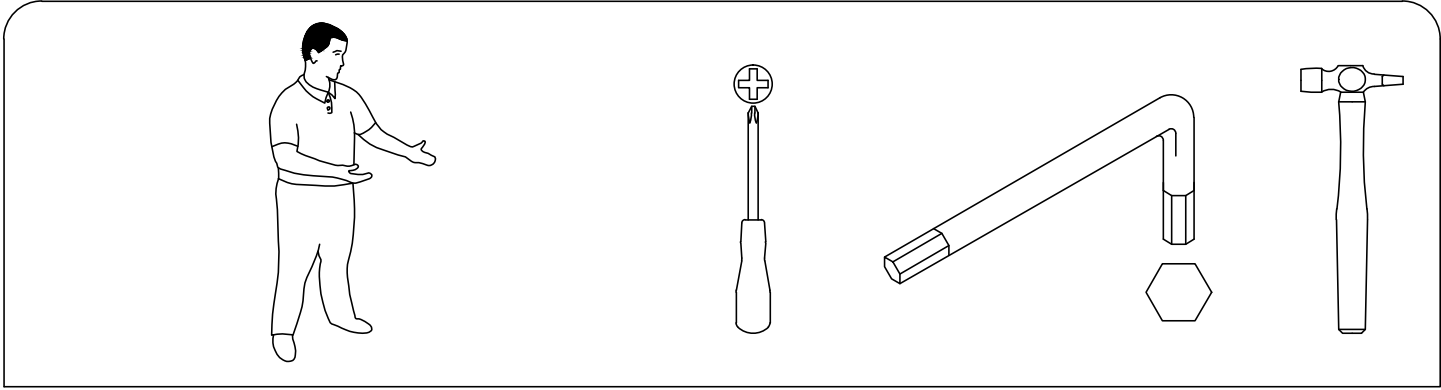

Momento Straight Desk MOSL

**Before disposing of any packaging
Please check that you have all the fittings!**

1 4mm Allen Key
RM-ALK01

4 Nylon M6x10 Socket
RM-PAR05

4 Adjustable Foot Dia 25mm
RM-FRL19

4 Ferrul 40x25
RM-FRL25 (Silver)