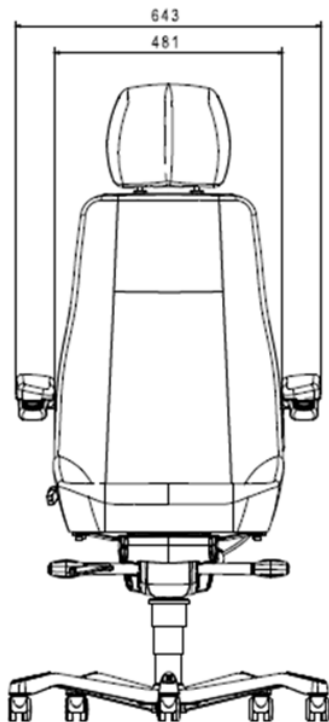

CONTACT YOUR NEAREST KAB SEATING DISTRIBUTOR
FOR MORE INFORMATION

KAB Seating Ltd

Round Spinney
Northampton
NN3 8RS

T +44 (0) 1604 790500
F +44 (0) 1604 790155
E infouk@cvgrp.com