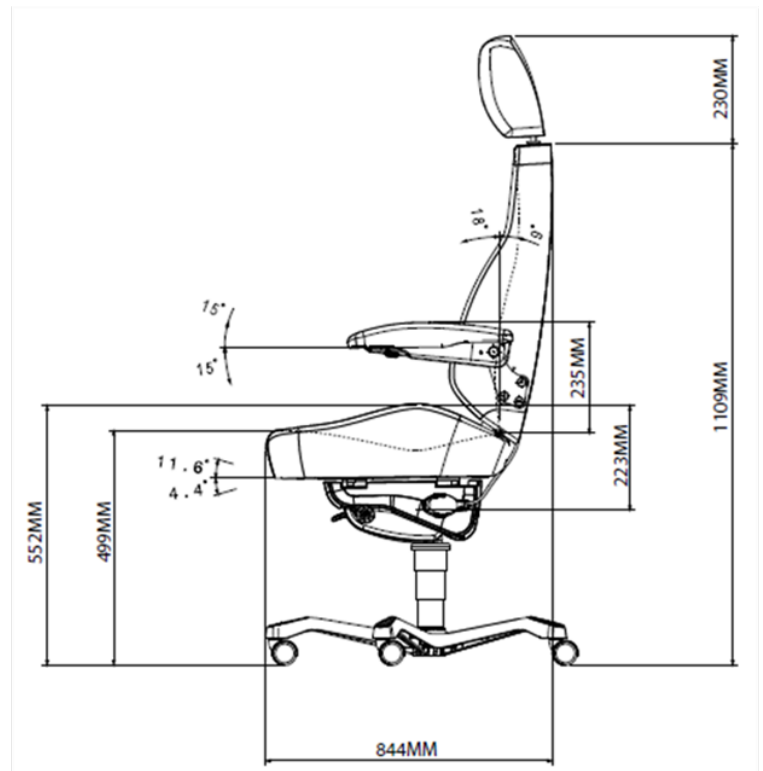

CONTACT YOUR NEAREST KAB SEATING DISTRIBUTOR
FOR MORE INFORMATION

KAB Seating Ltd

Round Spinney
Northampton
NN3 8RS

T +44 (0) 1604 790500
F +44 (0) 1604 790155
E infouk@cvgrp.com