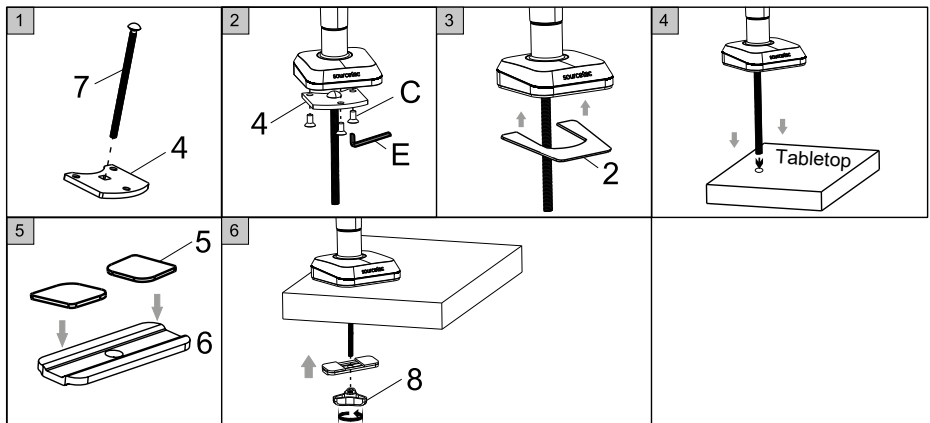

MOVE SINGLE

Installation guide

MOVE SINGLE - Installation guide

1. Desk clamp (1PC)
2. Anti-slip mat (1PC)
3. Anti-slip ring (1PC)
4. Grommet support (1PC)
5. Anti-slip pad (2PCS)
6. Grommet support-washer (1PC)
7. Screw (1PC)
8. Butterfly nut (1PC)

Tool required

MOVE SINGLE - Installation guide

Desk clamp

Through desk mounting

Attaching monitor

To adjust the swivel function use 5x5 allen key(F) on position 1
To adjust the tilt function use 5x5 allen key(F) on position 2

Choose use washer(D) based on actual situation

After installation, In case of display rising or dropping automatically, please use 4x4MM allen key (E) tighten the screw in the direction of "⌚" to increase the friction with display stopping normally. If you feel hard in using after stopping of display, tighten the screw in the direction of "⌚" to release the friction.