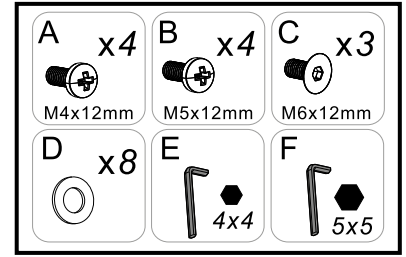

MOVE SINGLE

Installation guide

MOVE SINGLE - Installation guide

1. Desk clamp (1PC)
2. Anti-slip mat (1PC)
3. Anti-slip ring (1PC)
4. Grommet support (1PC)
5. Anti-slip pad (2PCS)
6. Grommet support-washer (1PC)
7. Screw (1PC)
8. Butterfly nut (1PC)

Tool required

MOVE SINGLE - Installation guide

Desk clamp

Through desk mounting

Attaching monitor

To adjust the swivel function use 5x5 allen key(F) on position 1
To adjust the tilt function use 5x5 allen key(F) on position 2

Choose use washer(D) based on actual situation

After installation, In case of display rising or dropping automatically, please use 4x4MM allen key (E) tighten the screw in the direction of "⌚" to increase the friction with display stopping normally. If you feel hard in using after stopping of display, tighten the screw in the direction of "⌚" to release the friction.