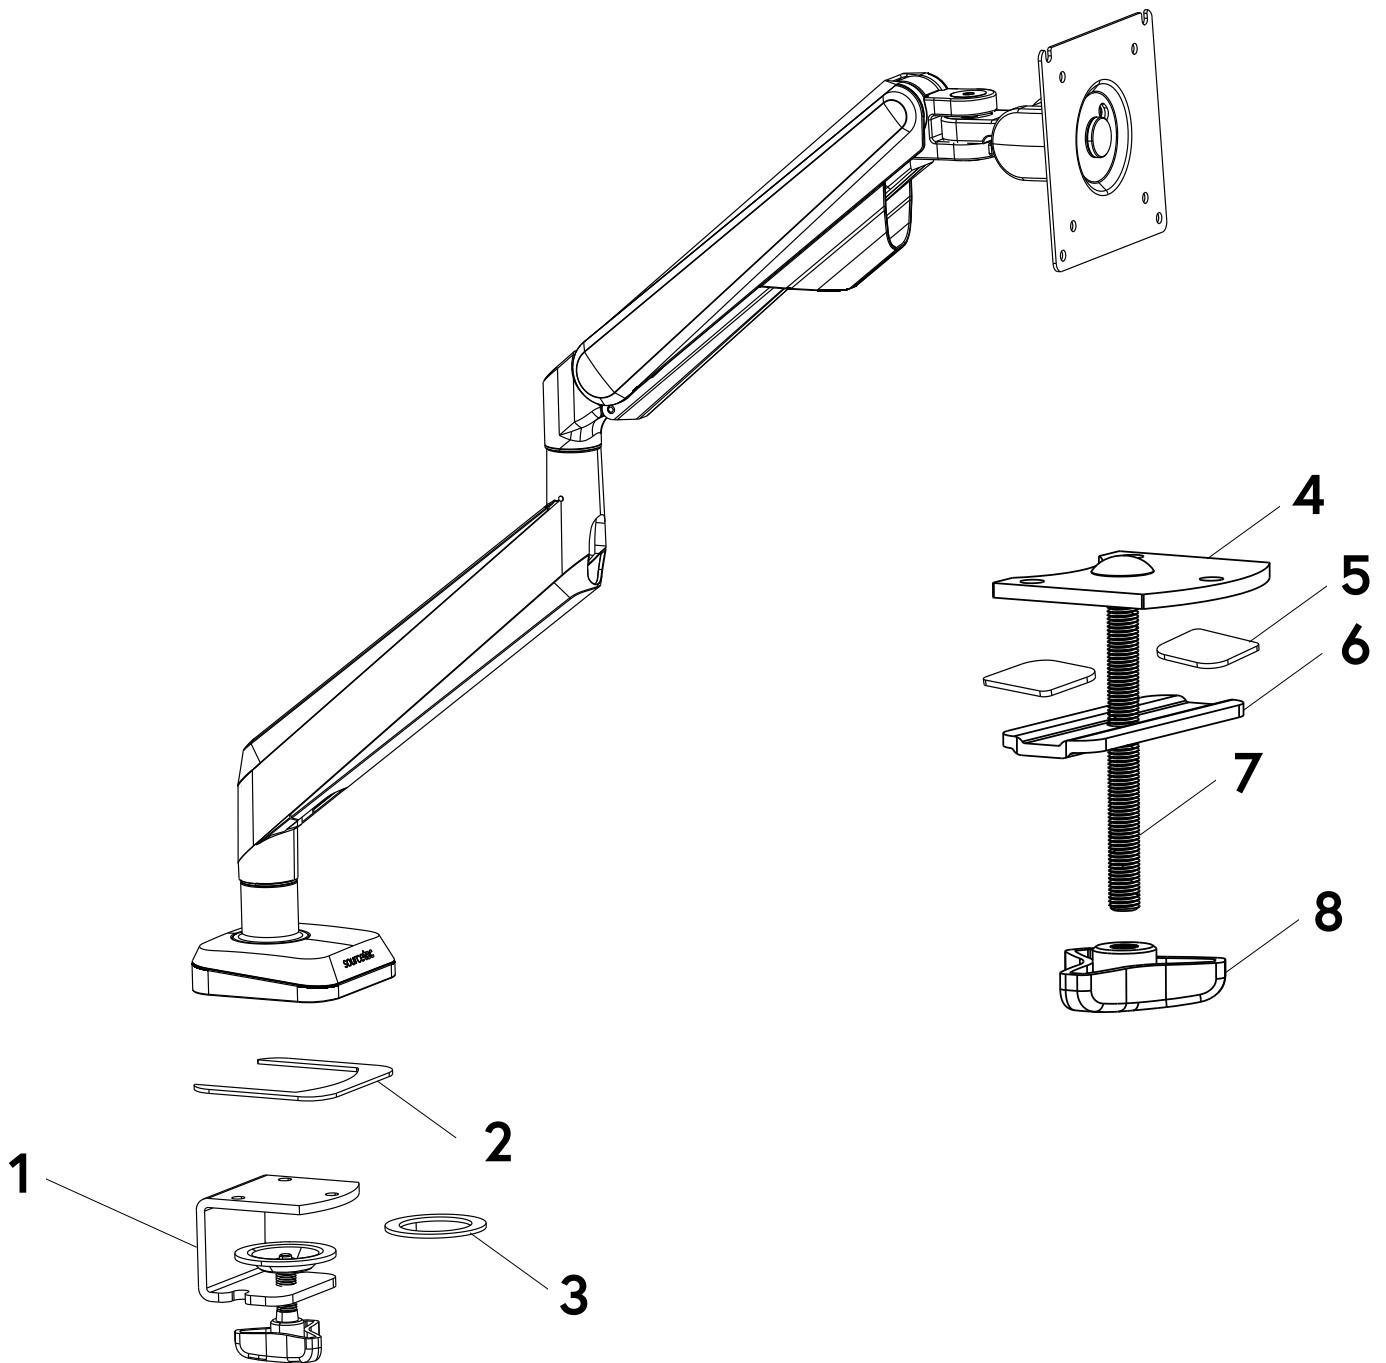

MOVE SINGLE

Installation guide

MOVE SINGLE - Installation guide

1. Desk clamp (1PC)
2. Anti-slip mat (1PC)
3. Anti-slip ring (1PC)
4. Grommet support (1PC)
5. Anti-slip pad (2PCS)
6. Grommet support-washer (1PC)
7. Screw (1PC)
8. Butterfly nut (1PC)

Tool required

MOVE SINGLE - Installation guide

Desk clamp

Through desk mounting

Attaching monitor

To adjust the swivel function use 5x5 allen key(F) on position 1
To adjust the tilt function use 5x5 allen key(F) on position 2

Choose use washer(D) based on actual situation

After installation, In case of display rising or dropping automatically, please use 4x4MM allen key (E) tighten the screw in the direction of "⌚" to increase the friction with display stopping normally. If you feel hard in using after stopping of display, tighten the screw in the direction of "⌚" to release the friction.

After using, please put the 4X4 Allen key(E) here for storage.

MOVE SINGLE - Installation guide

Cable management

Safety

This product contains small items that could be a choking hazard if swallowed. Keep these items away from young children.