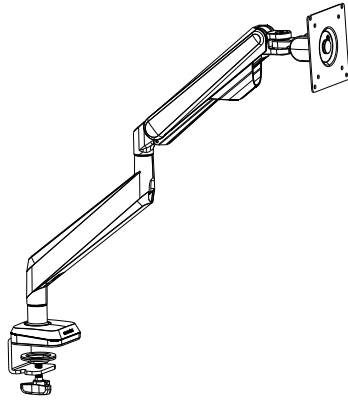

MOVE SINGLE

Installation guide

MOVE SINGLE - Installation guide

1. Desk clamp (1PC)
2. Anti-slip mat (1PC)
3. Anti-slip ring (1PC)
4. Grommet support (1PC)
5. Anti-slip pad (2PCS)
6. Grommet support-washer (1PC)
7. Screw (1PC)
8. Butterfly nut (1PC)

Tool required

MOVE SINGLE - Installation guide

Desk clamp

Through desk mounting

Attaching monitor

To adjust the swivel function use 5x5 allen key(F) on position 1
To adjust the tilt function use 5x5 allen key(F) on position 2

Choose use washer(D) based on actual situation

After installation, In case of display rising or dropping automatically, please use 4x4MM allen key (E) tighten the screw in the direction of "⌚" to increase the friction with display stopping normally. If you feel hard in using after stopping of display, tighten the screw in the direction of "⌚" to release the friction.