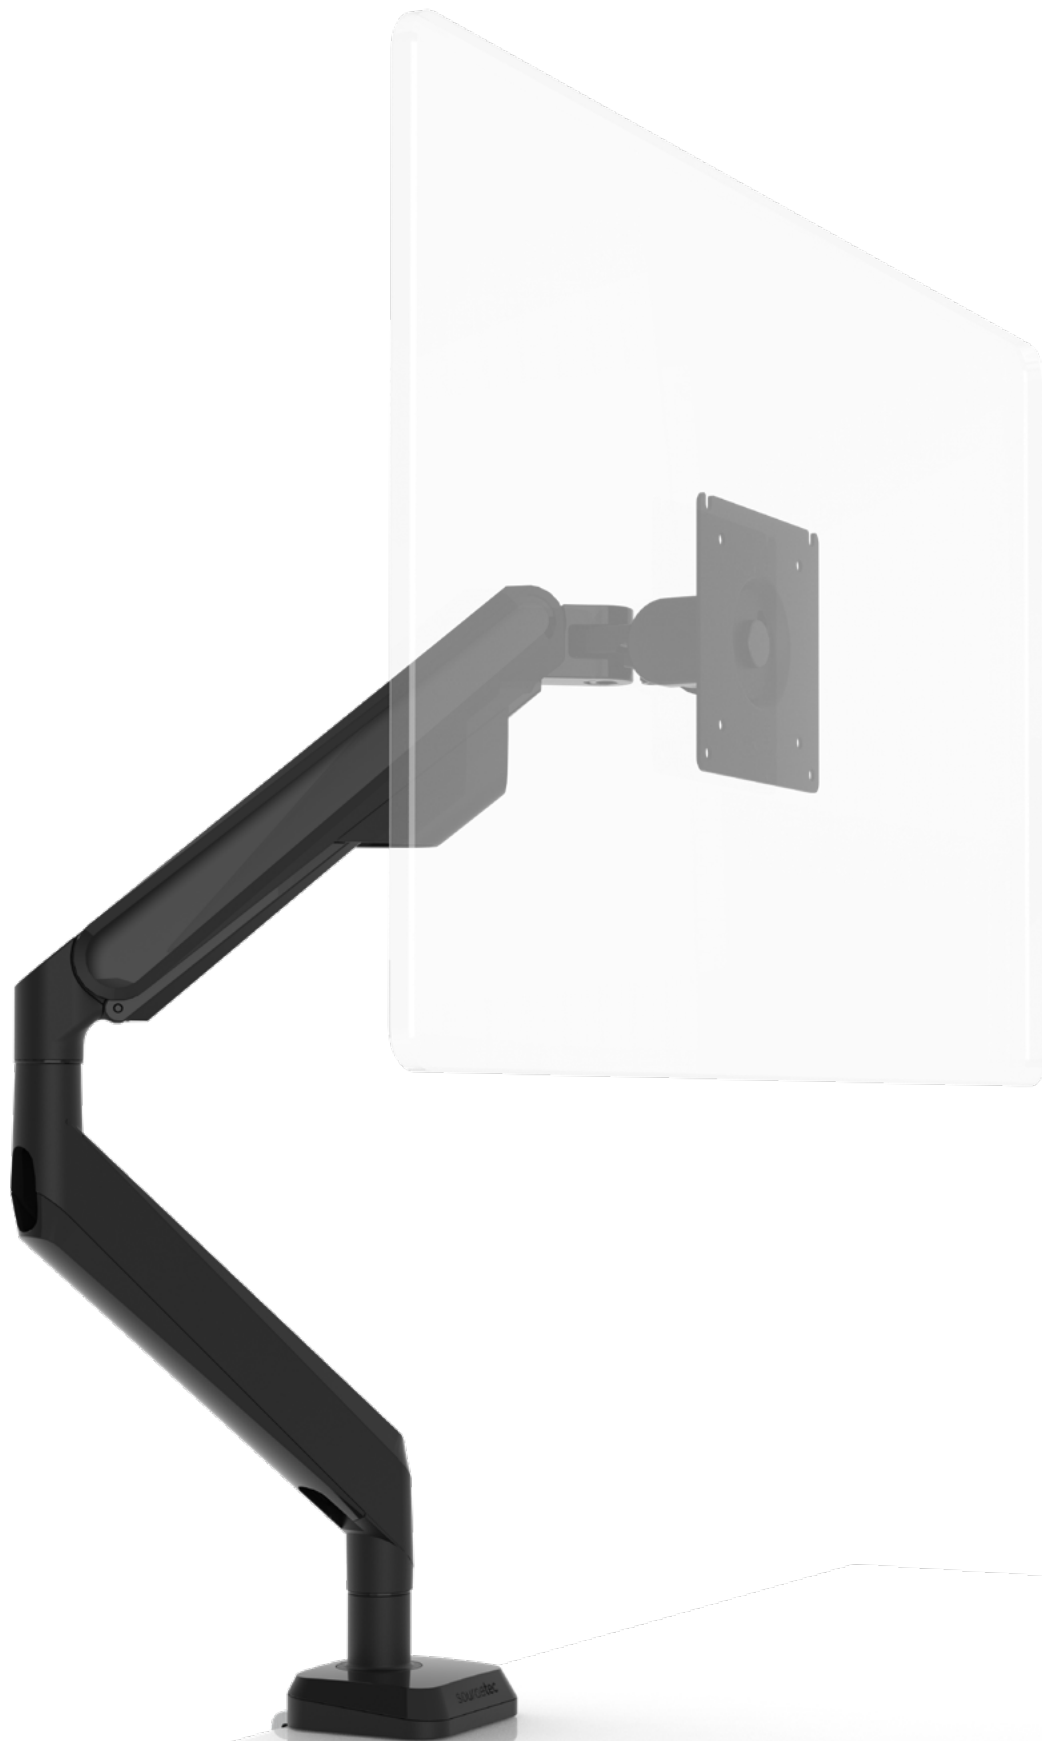

MOVE SINGLE

Installation guide

MOVE SINGLE - Installation guide

1. Desk clamp (1PC)
2. Anti-slip mat (1PC)
3. Anti-slip ring (1PC)
4. Grommet support (1PC)
5. Anti-slip pad (2PCS)
6. Grommet support-washer (1PC)
7. Screw (1PC)
8. Butterfly nut (1PC)

Tool required

MOVE SINGLE - Installation guide

Desk clamp

Through desk mounting

Attaching monitor

To adjust the swivel function use 5x5 allen key(F) on position 1
To adjust the tilt function use 5x5 allen key(F) on position 2

Choose use washer(D) based on actual situation

After installation, In case of display rising or dropping automatically, please use 4x4MM allen key (E) tighten the screw in the direction of "⌚" to increase the friction with display stopping normally. If you feel hard in using after stopping of display, tighten the screw in the direction of "⌚" to release the friction.

After using, please put the 4X4 Allen key(E) here for storage.

MOVE SINGLE - Installation guide

Cable management

Safety

This product contains small items that could be a choking hazard if swallowed. Keep these items away from young children.