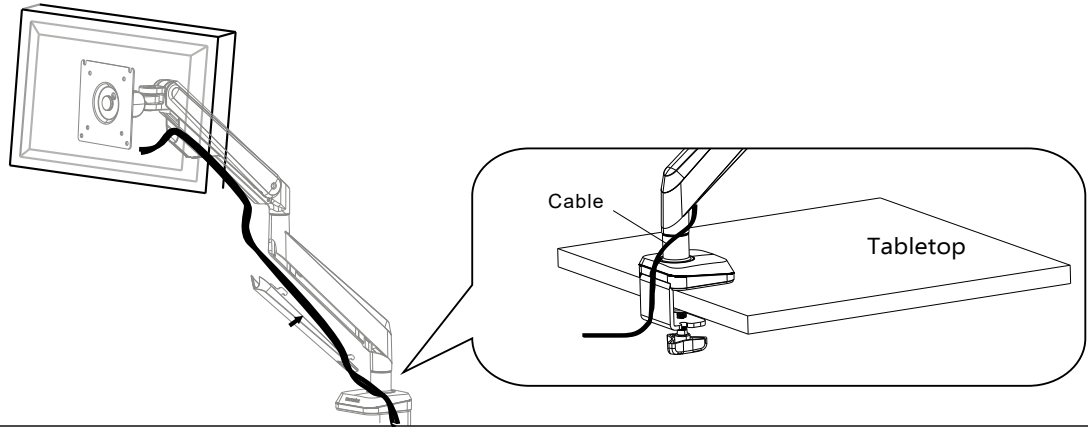

MOVE SINGLE - Installation guide

Cable management