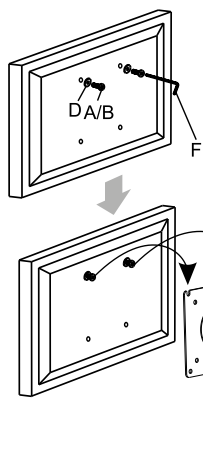

MOVE SINGLE

Installation guide

MOVE SINGLE - Installation guide

1. Desk clamp (1PC)
2. Anti-slip mat (1PC)
3. Anti-slip ring (1PC)
4. Grommet support (1PC)
5. Anti-slip pad (2PCS)
6. Grommet support-washer (1PC)
7. Screw (1PC)
8. Butterfly nut (1PC)

Tool required

MOVE SINGLE - Installation guide

Desk clamp

Through desk mounting

Attaching monitor

To adjust the swivel function use 5x5 allen key(F) on position 1
To adjust the tilt function use 5x5 allen key(F) on position 2

Choose use washer(D) based on actual situation

After installation, In case of display rising or dropping automatically, please use 4x4MM allen key (E) tighten the screw in the direction of "⌚" to increase the friction with display stopping normally. If you feel hard in using after stopping of display, tighten the screw in the direction of "⌚" to release the friction.

After using, please put the 4X4 Allen key(E) here for storage.

MOVE SINGLE - Installation guide

Cable management

Safety

This product contains small items that could be a choking hazard if swallowed. Keep these items away from young children.