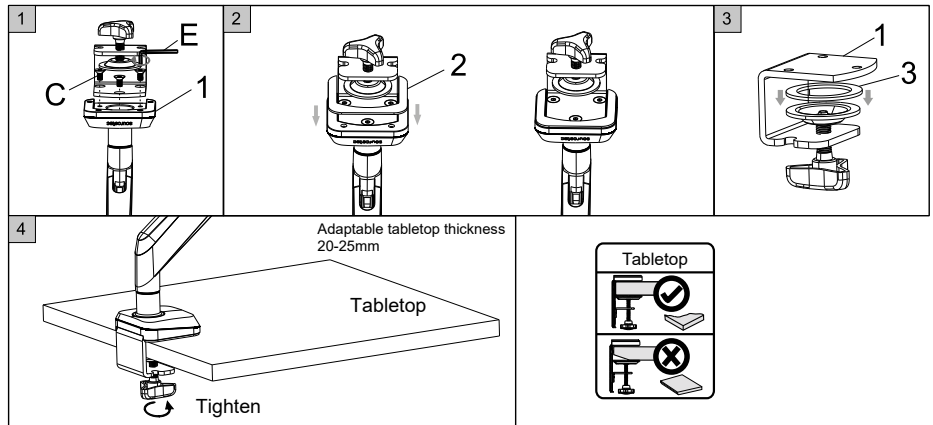

MOVE SINGLE

Installation guide

MOVE SINGLE - Installation guide

1. Desk clamp (1PC)
2. Anti-slip mat (1PC)
3. Anti-slip ring (1PC)
4. Grommet support (1PC)
5. Anti-slip pad (2PCS)
6. Grommet support-washer (1PC)
7. Screw (1PC)
8. Butterfly nut (1PC)

Tool required

MOVE SINGLE - Installation guide

Desk clamp

Through desk mounting

Attaching monitor

To adjust the swivel function use 5x5 allen key(F) on position 1
To adjust the tilt function use 5x5 allen key(F) on position 2

Choose use washer(D) based on actual situation

After installation, In case of display rising or dropping automatically, please use 4x4MM allen key (E) tighten the screw in the direction of "⌚" to increase the friction with display stopping normally. If you feel hard in using after stopping of display, tighten the screw in the direction of "⌚" to release the friction.