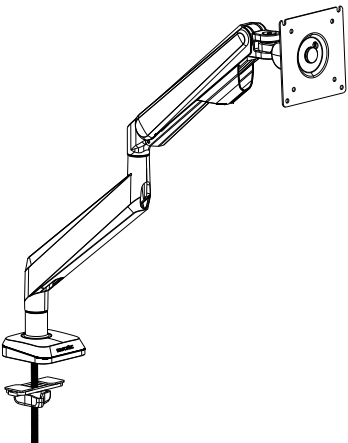

MOVE SINGLE

Installation guide

MOVE SINGLE - Installation guide

1. Desk clamp (1PC)
2. Anti-slip mat (1PC)
3. Anti-slip ring (1PC)
4. Grommet support (1PC)
5. Anti-slip pad (2PCS)
6. Grommet support-washer (1PC)
7. Screw (1PC)
8. Butterfly nut (1PC)

Tool required

MOVE SINGLE - Installation guide

Desk clamp

Through desk mounting

Attaching monitor

To adjust the swivel function use 5x5 allen key(F) on position 1
To adjust the tilt function use 5x5 allen key(F) on position 2

Choose use washer(D) based on actual situation

After installation, In case of display rising or dropping automatically, please use 4x4MM allen key (E) tighten the screw in the direction of "⌚" to increase the friction with display stopping normally. If you feel hard in using after stopping of display, tighten the screw in the direction of "⌚" to release the friction.