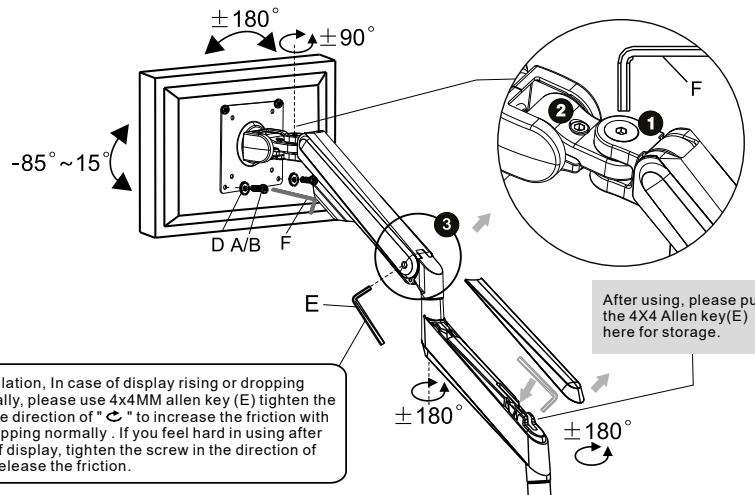

MOVE SINGLE

Installation guide

MOVE SINGLE - Installation guide

1. Desk clamp (1PC)
2. Anti-slip mat (1PC)
3. Anti-slip ring (1PC)
4. Grommet support (1PC)
5. Anti-slip pad (2PCS)
6. Grommet support-washer (1PC)
7. Screw (1PC)
8. Butterfly nut (1PC)

Tool required

MOVE SINGLE - Installation guide

Desk clamp

Through desk mounting

Attaching monitor

To adjust the swivel function use 5x5 allen key(F) on position 1
To adjust the tilt function use 5x5 allen key(F) on position 2

Choose use washer(D) based on actual situation

After installation, In case of display rising or dropping automatically, please use 4x4MM allen key (E) tighten the screw in the direction of "⌚" to increase the friction with display stopping normally. If you feel hard in using after stopping of display, tighten the screw in the direction of "⌚" to release the friction.